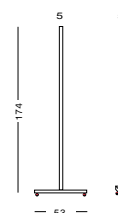

Sizes

FOR WHITEBOARD

FOR CHALKBOARD

Specs

FOR WHITEBOARD

FOR CHALKBOARD

Slim board

Wood frame

WALL	WHITEBOARD			CHALKBOARD			→ ←
	REF	↕ ↔	👤	REF	↕ ↔	👤	
	724/10/WO	40x60 cm 15.7x23.6 in	2,4 Kg 5.2 £	734/10/WO	40x60 cm 15.7x23.6 in	2,4 Kg 5.2 £	3 cm 1.18 in
	724/1/WO	60x80 cm 23.6x31.5 in	4.8 Kg 10.5 £	734/1/WO	60x80 cm 23.6x31.5 in	4.8 Kg 10.5 £	
	724/2/WO	80x100 cm 31.5x39.3 in	8 Kg 17.6 £	734/2/WO	80x100 cm 31.5x39.3 in	8 Kg 17.6 £	
	724/3/WO	100x120 cm 39.3x47.2 in	12 Kg 26.4 £	734/3/WO	100x120 cm 39.3x47.2 in	12 Kg 26.4 £	
	724/4/WO	100x150 cm 39.3x60 in	15 Kg 33 £	734/4/WO	120x150 cm 47.2x60 in	15 Kg 33 £	
	724/5/WO	100x175 cm 39.3x70 in	17.5 Kg 38.5 £	734/5/WO	120x200 cm 47.2x78.7 in	24Kg 52.9 £	
724/6/WO	120x200 cm 47.2x78.7 in	24Kg 52.9 £					

WOOD SUPPORT

SUPPORT	WHITEBOARD			CHALKBOARD			→ ←
	REF	↕ ↔	↕	REF	↕ ↔	↕	
	770/1/WO/1	80x100 cm 31.5x39.3 in	174 cm 68.5 in	770/1/WO/1	80x100 cm 31.5x39.3 in	174 cm 68.5 in	53 cm 20.9 in
	770/1/WO/2	100x120 cm 39.4x47.2 in		770/1/WO/2	100x120 cm 39.4x47.2 in		
	770/1/WO/3	100x150 cm 39.4x60 in		770/1/WO/3	120x150 cm 47.2x60 in		
	770/1/WO/4	100x175 cm 39.4x70 in		770/1/WO/5	120x200 cm 47.2x78.7 in		
	770/1/WO/5	120x200 cm 47.2x78.7 in					

*
The reference includes only the supports
La referencia incluye solo los soportes
La référence comprend uniquement les supports

Aluminium frames

WALL WHITEBOARD

WALL				↕ ↔	⚖️	RAIL	T	Y2	AV	↗ ↖
	●	●	○							
	724/10	724/10/AN	724/10/BL	40x60 cm 15.7x23.6 in	2,4 Kg 5.2 £					2,3 cm 0.9 in
	724/1	724/1/AN	724/1/BL	60x80 cm 23.6x31.5 in	4.8 Kg 10.5 £					
	724/2	724/2/AN	724/2/BL	80x100 cm 31.5x39.3 in	8 Kg 17.6 £	•	•	•		
	724/3	724/3/AN	724/3/BL	100x120 cm 39.3x47.2 in	12 Kg 26.4 £	•	•	•		
	724/4	724/4/AN	724/4/BL	100x150 cm 39.3x60 in	15 Kg 33 £	•	•	•		
	724/5	724/5/AN	724/5/BL	100x175 cm 39.3x70 in	17.5 Kg 38.5 £	•	•	•		
	724/6	724/6/AN	724/6/BL	120x200 cm 47.2x78.7 in	24Kg 52.9 £					